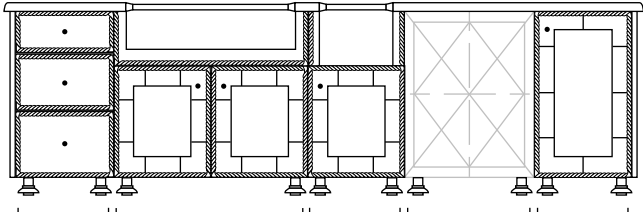

Drawer Cabinet, Appliance Opening Panel and Door Cabinet

18" Three
Drawer
Cabinet   Choose between:
36" Gas/LP Grill Cabinet
42" Gas/LP Grill Cabinet   18" Side Burner/
Small Beverage
Center Cabinet   24" Appliance
Opening Panel   18" Single
Door Cabinet