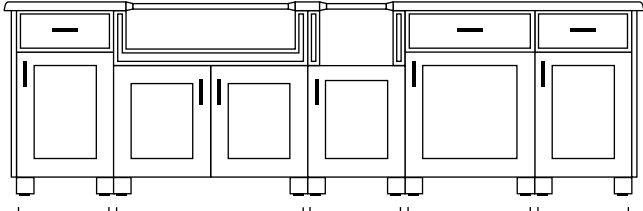

Drawer+Door Cabinets

18" Drawer+
Door Cabinet   Choose between:
36" Gas/LP Grill Cabinet
42" Gas/LP Grill Cabinet   18" Side Burner/
Small Beverage
Center Cabinet   24" Drawer+
Door Cabinet   18" Drawer+
Door Cabinet