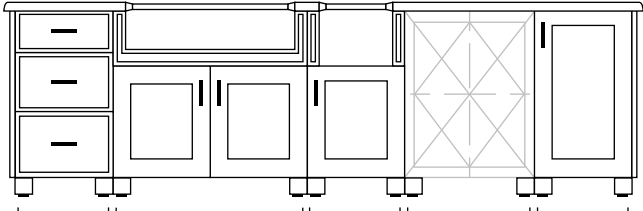

GRILL & SIDE BURNER ISLAND CONFIGURATION OPTIONS

MODANÒ STYLE (M) - Not Warehoused

Drawer Cabinet and Door Cabinets

18" Three
Drawer
Cabinet Choose between:
36" Gas/LP Grill Cabinet
42" Gas/LP Grill Cabinet 18" Side Burner/
Small Beverage
Center Cabinet 24" Single
Door Cabinet 18" Single
Door Cabinet

Drawer Cabinet, Appliance Opening Panel and Door Cabinet

18" Three
Drawer
Cabinet Choose between:
36" Gas/LP Grill Cabinet
42" Gas/LP Grill Cabinet 18" Side Burner/
Small Beverage
Center Cabinet 24" Appliance
Opening Panel 18" Single
Door Cabinet

Drawer+Door Cabinets

18" Drawer+
Door Cabinet Choose between:
36" Gas/LP Grill Cabinet
42" Gas/LP Grill Cabinet 18" Side Burner/
Small Beverage
Center Cabinet 24" Drawer+
Door Cabinet 18" Drawer+
Door Cabinet