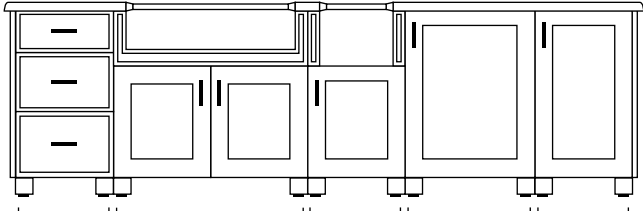

GRILL & SIDE BURNER ISLAND CONFIGURATION OPTIONS

MODANÒ STYLE (M) - Not Warehoused

Drawer Cabinet and Door Cabinets

18" Three
Drawer
Cabinet Choose between:
36" Gas/LP Grill Cabinet
42" Gas/LP Grill Cabinet 18" Side Burner/
Small Beverage
Center Cabinet 24" Single
Door Cabinet 18" Single
Door Cabinet

Drawer Cabinet, Appliance Opening Panel and Door Cabinet

18" Three
Drawer
Cabinet Choose between:
36" Gas/LP Grill Cabinet
42" Gas/LP Grill Cabinet 18" Side Burner/
Small Beverage
Center Cabinet 24" Appliance
Opening Panel 18" Single
Door Cabinet