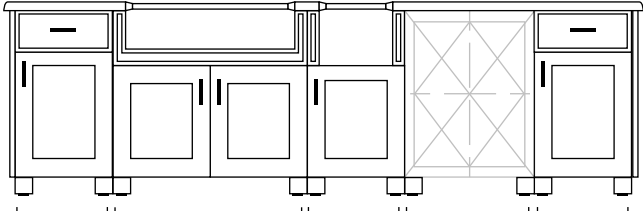

Drawer+Door Cabinets and Appliance Opening Panel

18" Drawer+
Door Cabinet   Choose between:
36" Gas/LP Grill Cabinet
42" Gas/LP Grill Cabinet   18" Side Burner/
Small Beverage
Center Cabinet   24" Appliance
Opening Panel   18" Drawer+
Door Cabinet